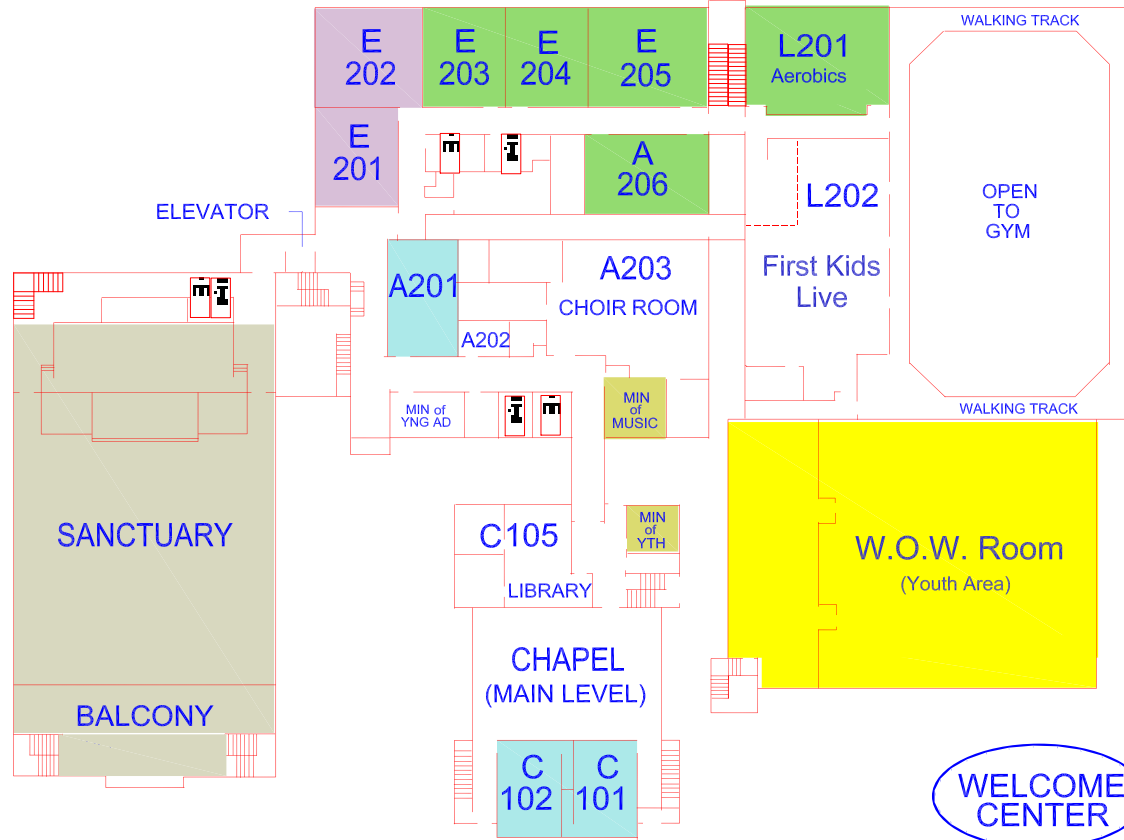

FIRST BAPTIST CHURCH MT. WASHINGTON, KY

FACILITIES MAP

- PRESCHOOL
- CHILDREN
- YOUTH
- ADULTS 9:35
- ADULTS 11:00
- OFFICES
- WORSHIP

BARDSTOWN RD