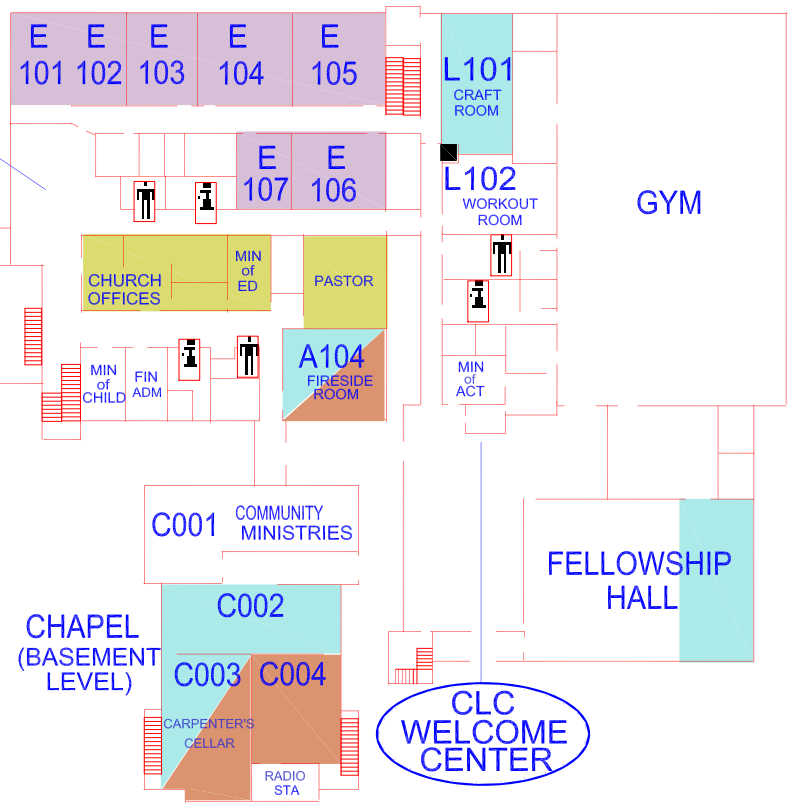

FIRST BAPTIST CHURCH MT. WASHINGTON, KY

FACILITIES MAP

- PRESCHOOL
- CHILDREN
- YOUTH
- ADULTS 9:35
- ADULTS 11:00
- OFFICES
- WORSHIP

BARDSTOWN RD