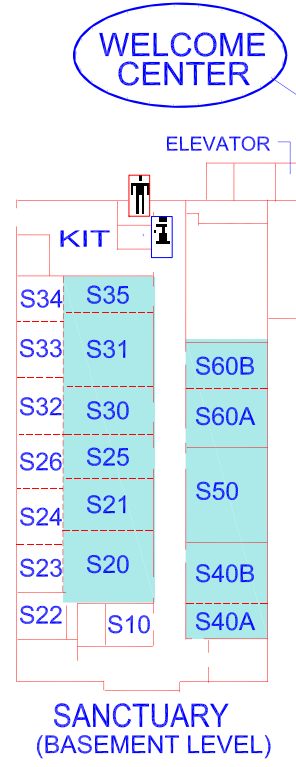

FIRST BAPTIST CHURCH MT. WASHINGTON, KY

FACILITIES MAP

- PRESCHOOL
- CHILDREN
- YOUTH
- ADULTS 9:35
- ADULTS 11:00
- OFFICES
- WORSHIP

BARDSTOWN RD